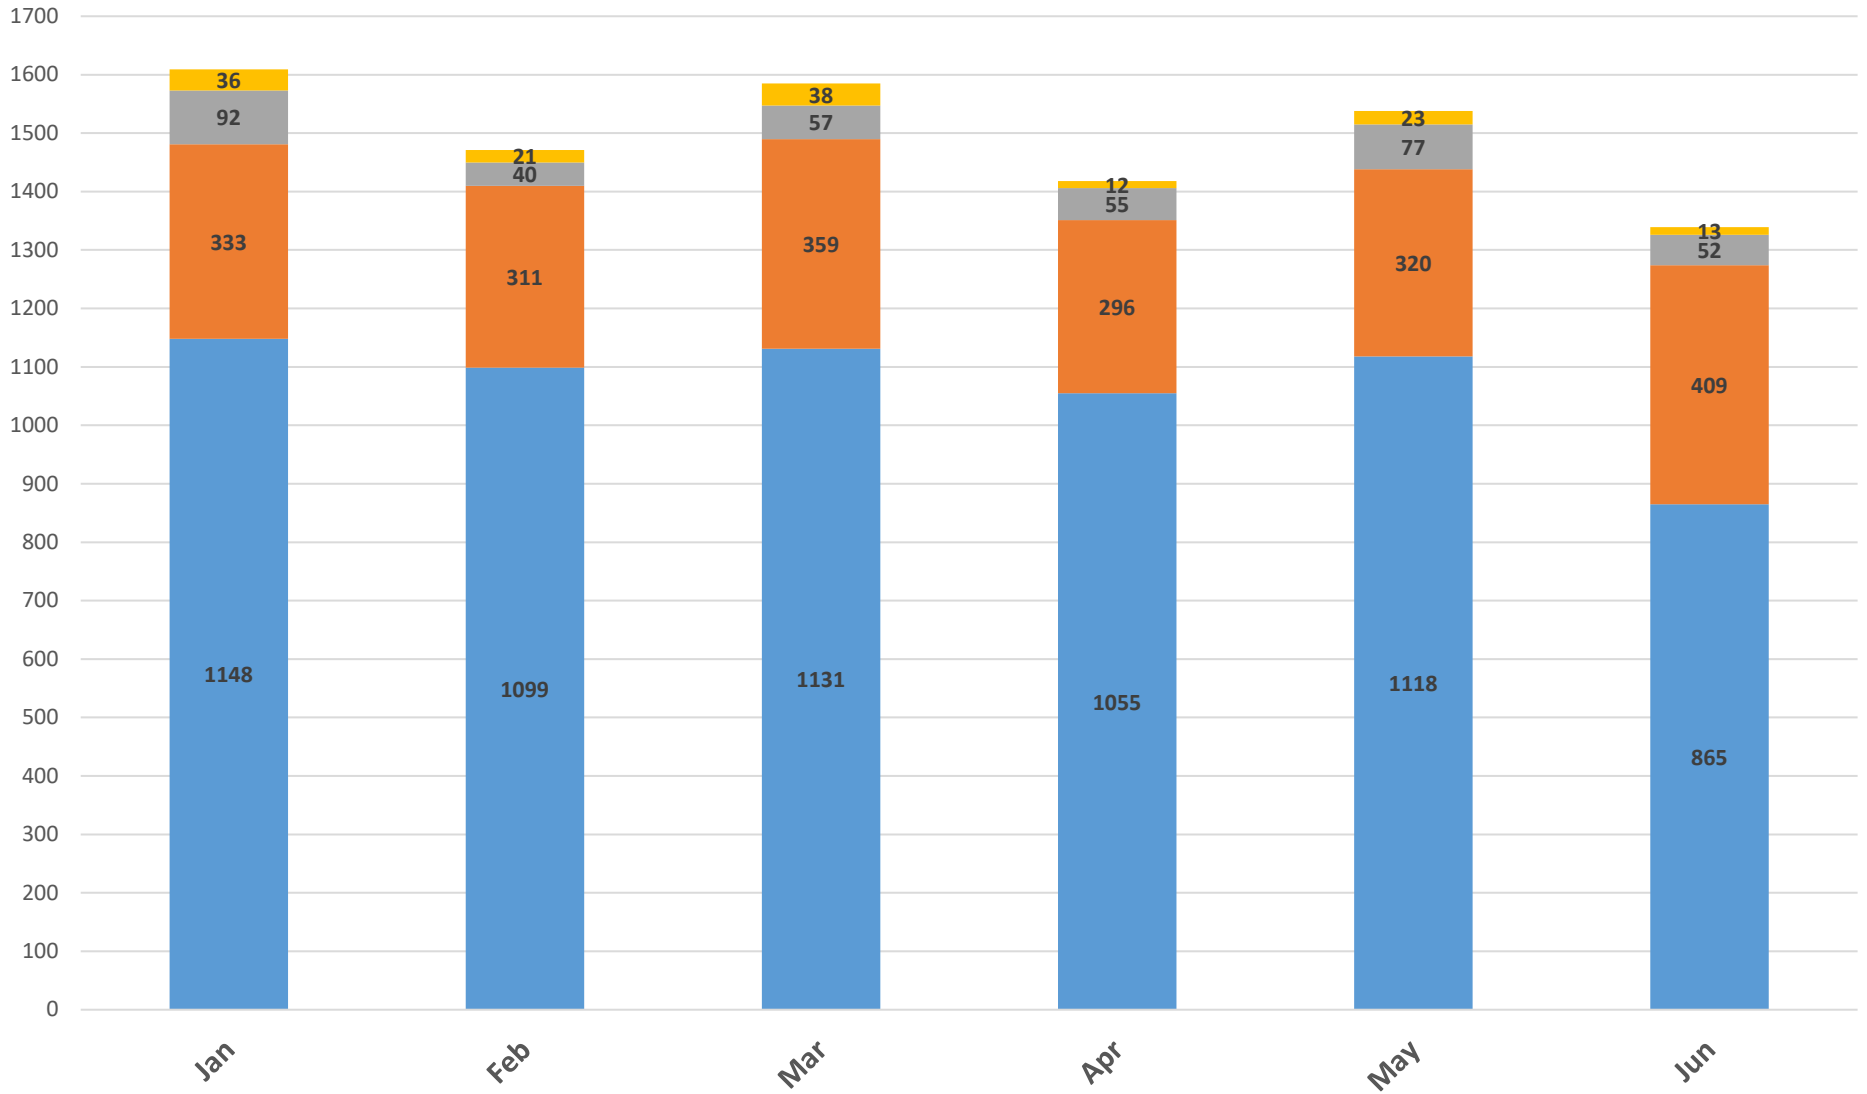

Count of Orders Placed from Date of Material Request January 1, 2018 through June 30, 2018

■ Same or Next Day ■ Within 2-5 Days ■ Within 6 - 10 Days ■ Greater than 10 Days

As of June 30, 2018

Percent of Orders Placed from Date of Material Request January 1, 2018 through June 30, 2018

■ Same or Next Day ■ Within 2-5 Days ■ Within 6 - 10 Days ■ Greater than 10 Days

As of June 30, 2018

Count of Orders Delivered from Date of Material Request January 1, 2018 through June 30, 2018

■ Same or Next Day ■ Within 2-5 Days ■ Within 6 - 10 Days ■ Greater than 10 Days

Percent Orders Delivered from Date of Material Request January 1, 2018 through June 30, 2018

■ Same or Next Day ■ Within 2-5 Days ■ Within 6 - 10 Days ■ Greater than 10 Days

As of June 30, 2018