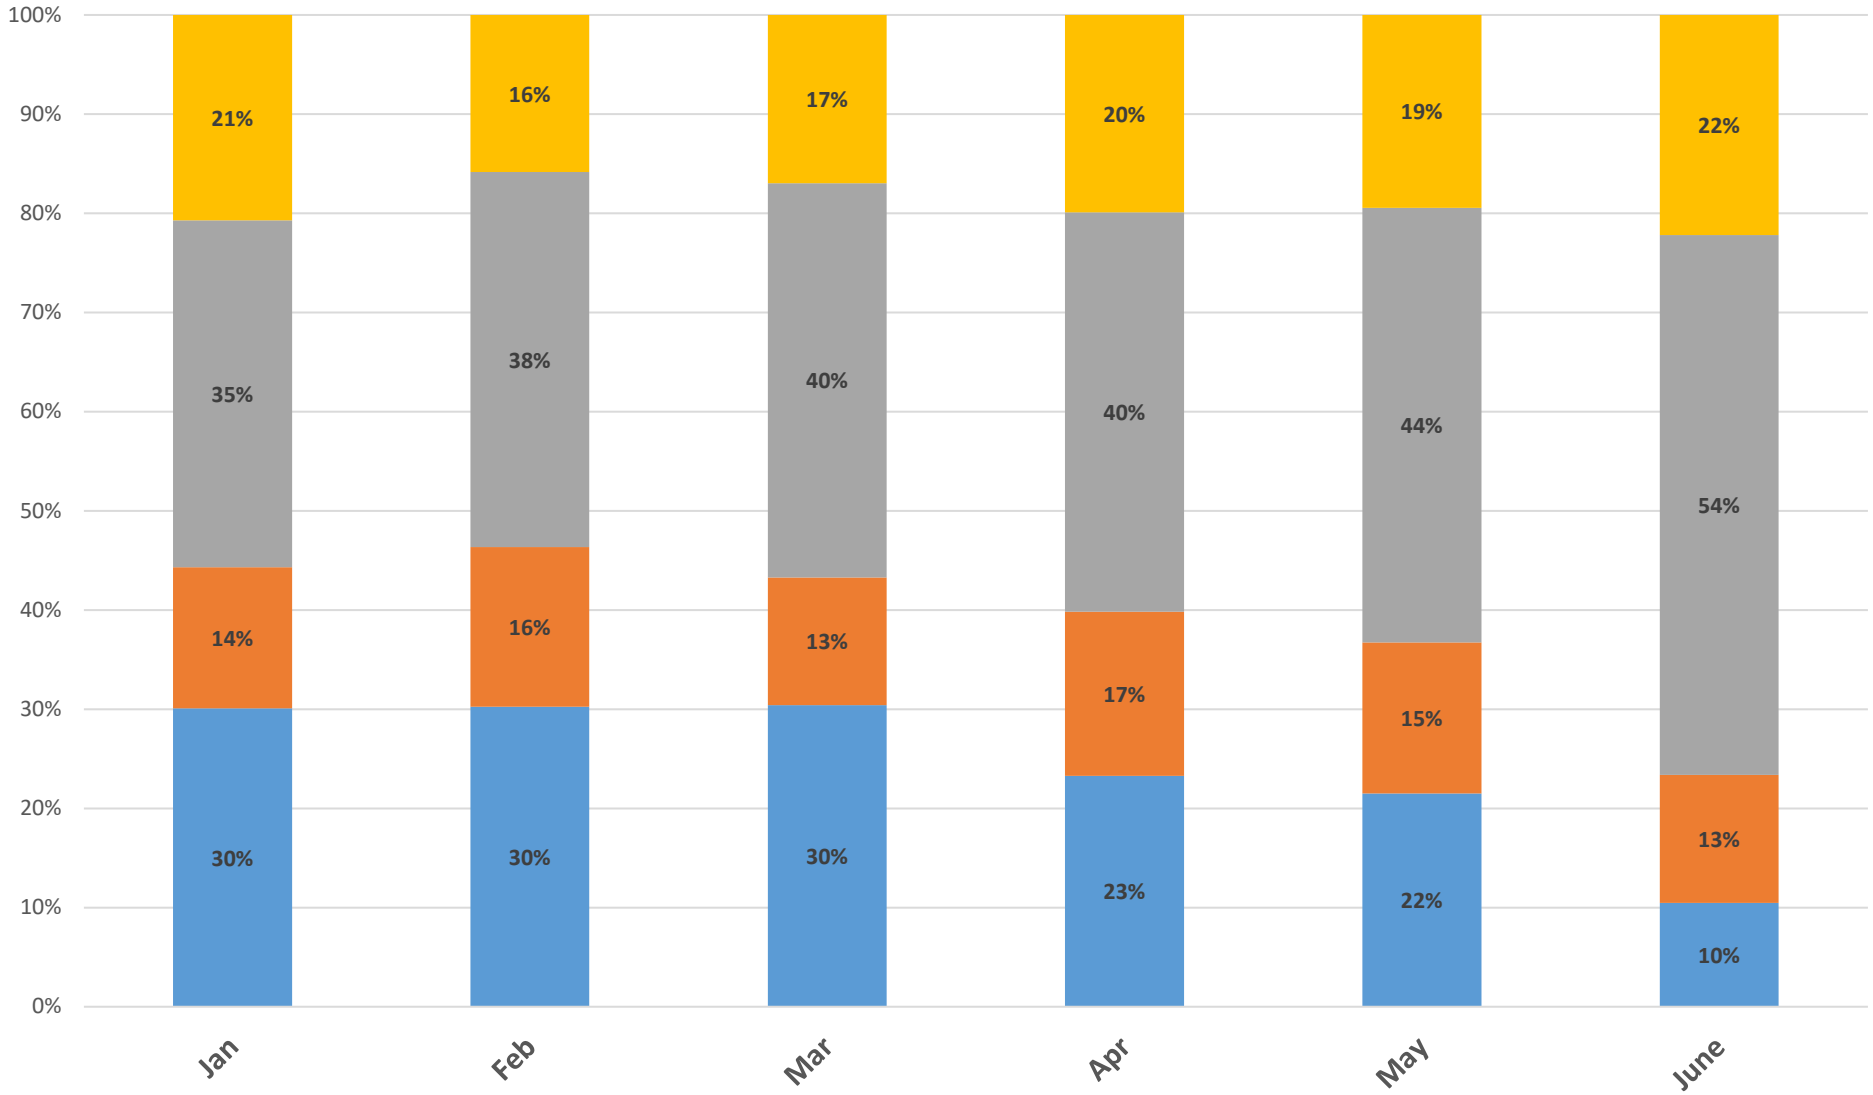

Count of Orders Placed from Date of Material Request January 1, 2018 through June 30, 2018

■ Same or Next Day ■ Within 2-5 Days ■ Within 6 - 10 Days ■ Greater than 10 Days

As of June 30, 2018

Percent of Orders Placed from Date of Material Request January 1, 2018 through June 30, 2018

■ Same or Next Day ■ Within 2-5 Days ■ Within 6 - 10 Days ■ Greater than 10 Days

As of June 30, 2018

Count of Orders Delivered from Date of Material Request January 1, 2018 through June 30, 2018

■ Same or Next Day ■ Within 2-5 Days ■ Within 6 - 10 Days ■ Greater than 10 Days

Percent Orders Delivered from Date of Material Request January 1, 2018 through June 30, 2018

■ Same or Next Day ■ Within 2-5 Days ■ Within 6 - 10 Days ■ Greater than 10 Days

As of June 30, 2018