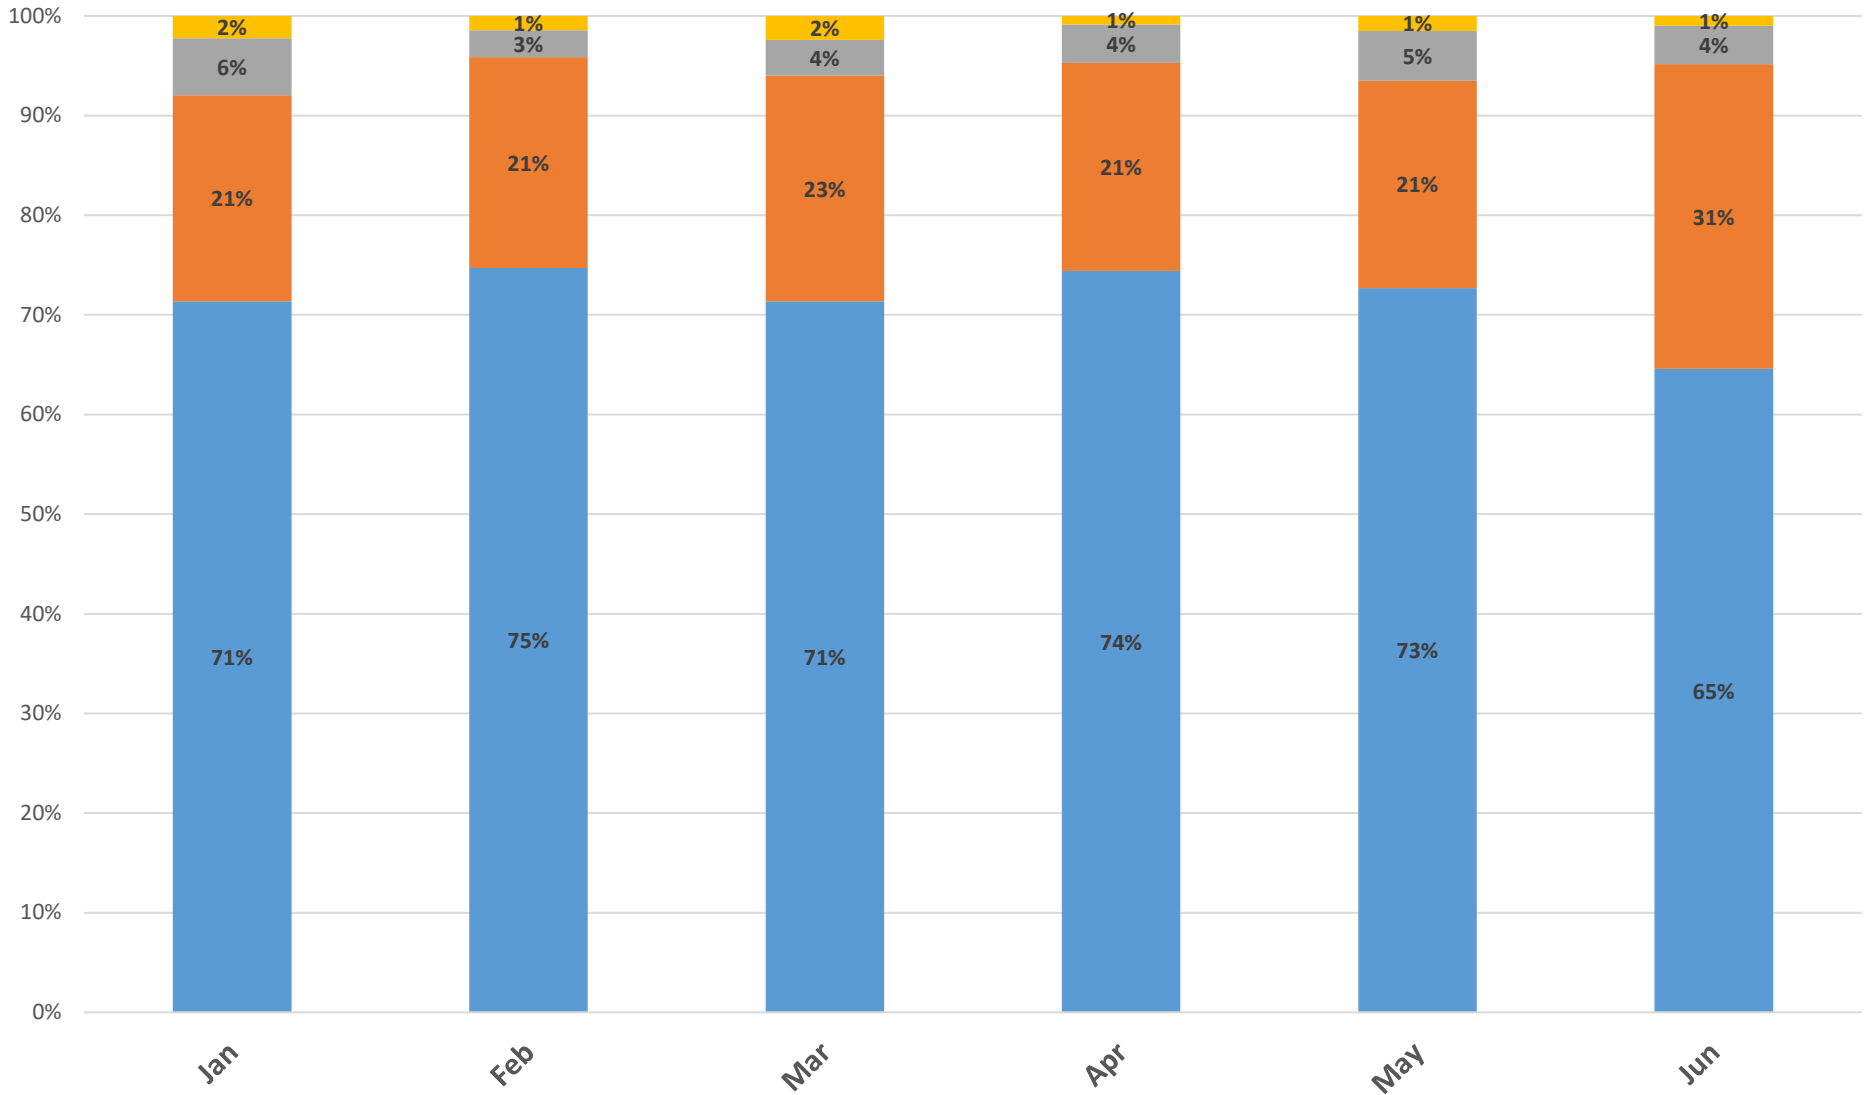

Count of Orders Placed from Date of Material Request January 1, 2018 through June 30, 2018

■ Same or Next Day ■ Within 2-5 Days ■ Within 6 - 10 Days ■ Greater than 10 Days

As of June 30, 2018

Percent of Orders Placed from Date of Material Request January 1, 2018 through June 30, 2018

■ Same or Next Day ■ Within 2-5 Days ■ Within 6 - 10 Days ■ Greater than 10 Days

As of June 30, 2018

Count of Orders Delivered from Date of Material Request January 1, 2018 through June 30, 2018

■ Same or Next Day ■ Within 2-5 Days ■ Within 6 - 10 Days ■ Greater than 10 Days

Percent Orders Delivered from Date of Material Request January 1, 2018 through June 30, 2018

■ Same or Next Day ■ Within 2-5 Days ■ Within 6 - 10 Days ■ Greater than 10 Days

As of June 30, 2018