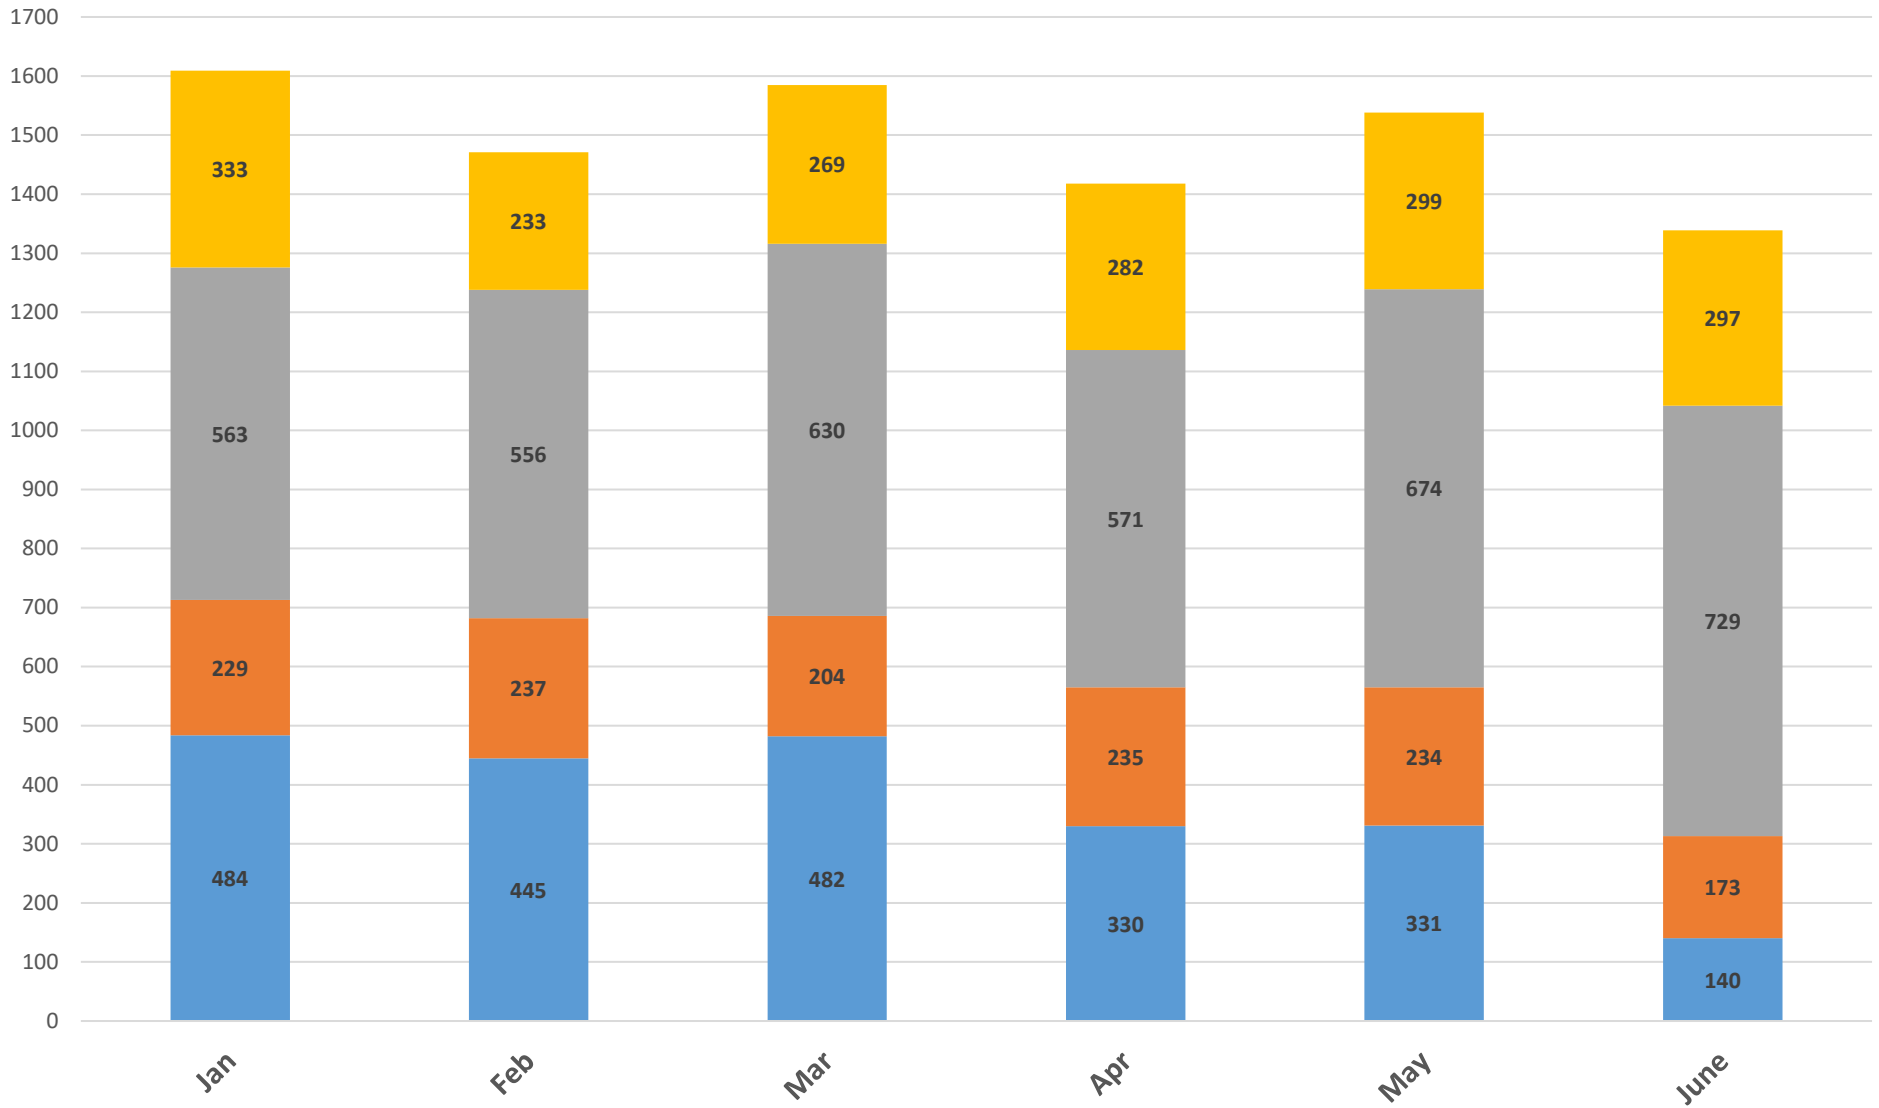

Count of Orders Placed from Date of Material Request January 1, 2018 through June 30, 2018

■ Same or Next Day ■ Within 2-5 Days ■ Within 6 - 10 Days ■ Greater than 10 Days

As of June 30, 2018

Percent of Orders Placed from Date of Material Request January 1, 2018 through June 30, 2018

■ Same or Next Day ■ Within 2-5 Days ■ Within 6 - 10 Days ■ Greater than 10 Days

As of June 30, 2018

Count of Orders Delivered from Date of Material Request January 1, 2018 through June 30, 2018

■ Same or Next Day ■ Within 2-5 Days ■ Within 6 - 10 Days ■ Greater than 10 Days

Percent Orders Delivered from Date of Material Request January 1, 2018 through June 30, 2018

■ Same or Next Day ■ Within 2-5 Days ■ Within 6 - 10 Days ■ Greater than 10 Days

As of June 30, 2018